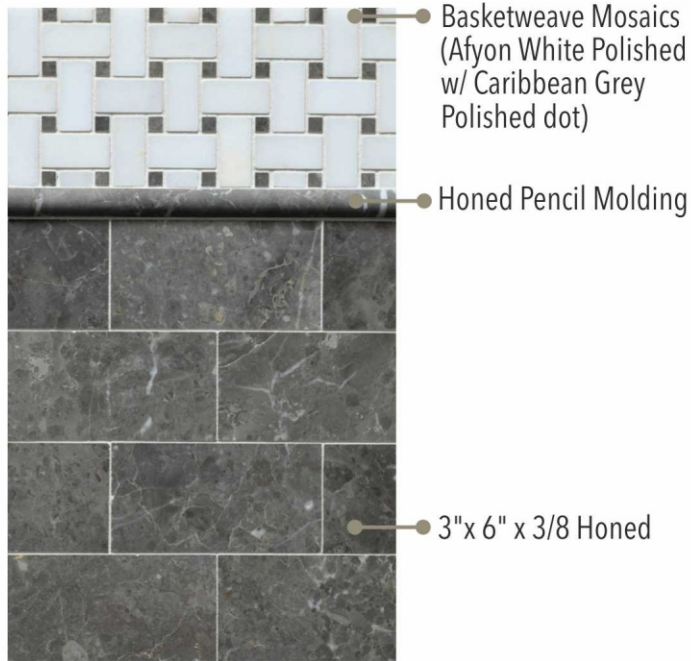

CARIBBEAN GREY

Available Sizes

3" x 6" x 3/8"
Honed

12" x 12" x 1/2"
Honed

12" x 24" x 5/8"
Honed

3/4" Thick Slabs
(View lot picture online)

Mosaics

Basketweave
(Glacier White pol.
+ Ice Grey pol. dot)
Sheet Size : 12" x 12"

Moldings & Accessories

Pencil Honed
5/8" x 12" x 3/4"

Textured Wall Tiles

Caribbean Grey Textured Wall Tiles come as Factory Quick Ship Program, please contact for leadtime prior to order.

Rustic Chiseled
12" x 24" x 1"

Splitface
3" x 12" x 1/2"

Freiburg 12" x 24"
Mesh Mounted pieces, Size indicates the
mesh size, interlocking edges

Infinity 12" x 22"
Mesh Mounted pieces, Size indicates the
mesh size, interlocking edges